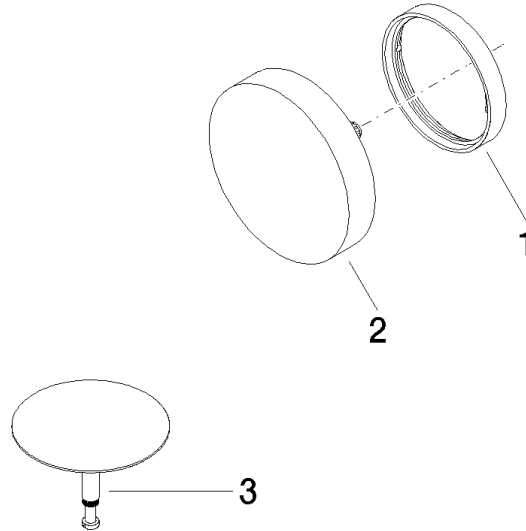

Pop-up waste and overflow - Brushed Bronze

IMO

36 243 970

- drain Ø 52mm

Also suitable for king-size baths.

Fits: IMO, LULU, MADISON, MEM, TARA,
CL.1, LISSÉ, VAIA, META, CYO

	Brushed Bronze	36 243 970-42
	Chrome	36 243 970-00
	Brushed Platinum	36 243 970-06
	Platinum	36 243 970-08
	Durabronze (23kt Gold)	36 243 970-09
	Dark Chrome	36 243 970-19
	Light Gold	36 243 970-26
	Brushed Light Gold	36 243 970-27
	Brushed Durabronze (23kt Gold)	36 243 970-28
	Matte Black	36 243 970-33
	Brushed Champagne (22kt Gold)	36 243 970-46
	Champagne (22kt Gold)	36 243 970-47
	Brushed Chrome	36 243 970-93
	Brushed Dark Platinum	36 243 970-99

36 243 970

mm [inches]

36 243 970

Parts for other finishes can be found here: [Chrome](#)

Spare parts list

No.	Item Number	Name	Quantity used	Delivery time
1	09 11 01 123-42	cover	1	60
2	90 20 97 061 00-42	handle	1	30
3	04 31 20 031 48-42	plug	1	-